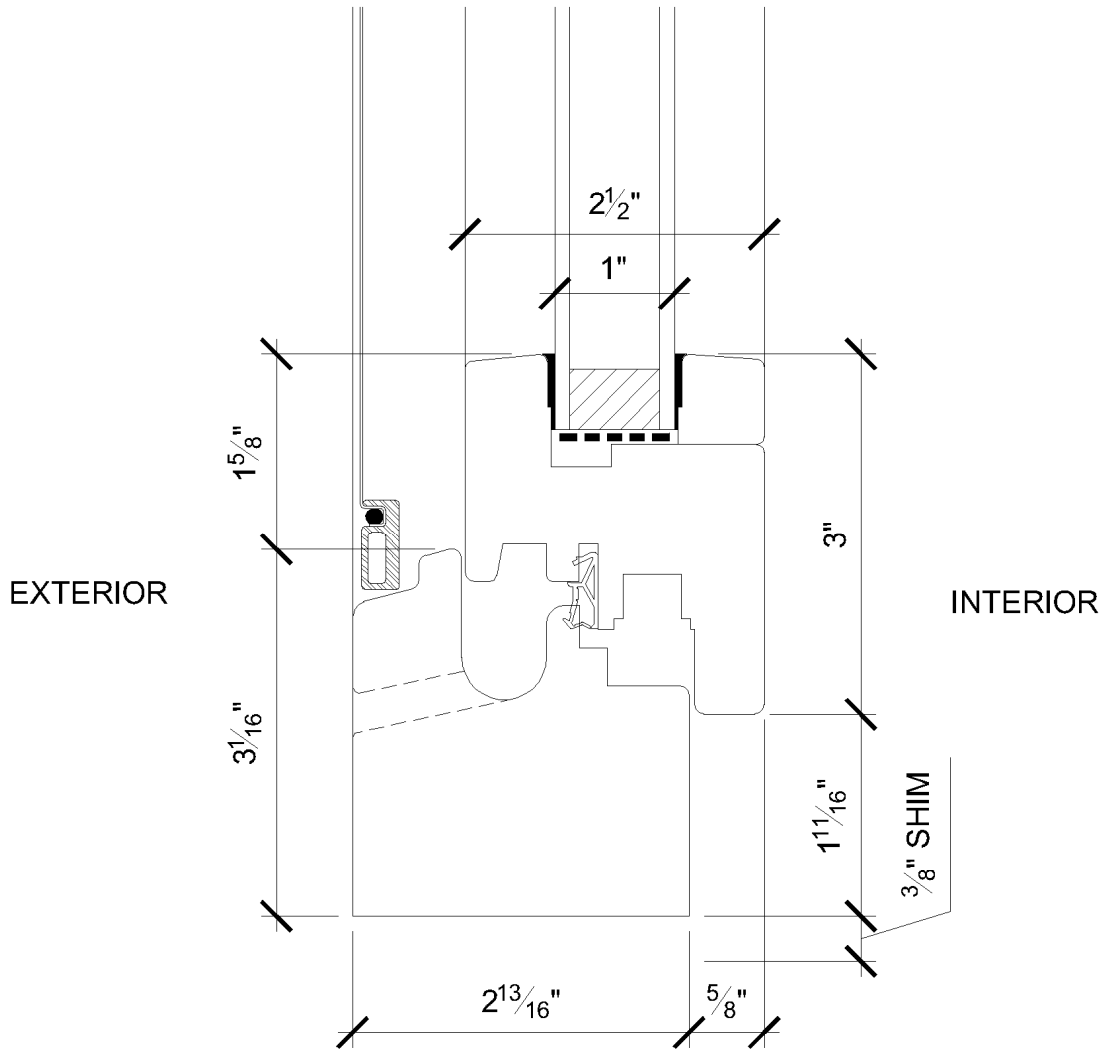

Glazing Options

Standard glazing for the Tilt-Turn W6400 is 1" overall insulated glass.

Custom glazing and tinted glass are available.

Tilt-Turn W6400

(rev. 01.2.13)

Product Parameters

Min Frame Height	16-3/8" (Based on width)
Max Frame Height	97-13/16"
Min Frame Width	16-3/8"
Max Frame Width	58-3/8"
Min Stile Width	3"
Min Jamb Depth	2-13/16"
Edge Detail	<ul style="list-style-type: none"> Interior/Exterior: Traditional or Contemporary edge detail

Custom hardware and handles are also available.

Exterior Elevation

Vertical Section

NOTE: SHOWN WITH OPTIONAL SCREEN

Plan Section

NOTE: SHOWN WITH OPTIONAL SCREEN

Head Detail

NOTE: SHOWN WITH OPTIONAL SCREEN

Sill Detail

NOTE: SHOWN WITH OPTIONAL SCREEN

Left Jamb Detail

NOTE: SHOWN WITH OPTIONAL SCREEN

Right Jamb Detail

NOTE: SHOWN WITH OPTIONAL SCREEN