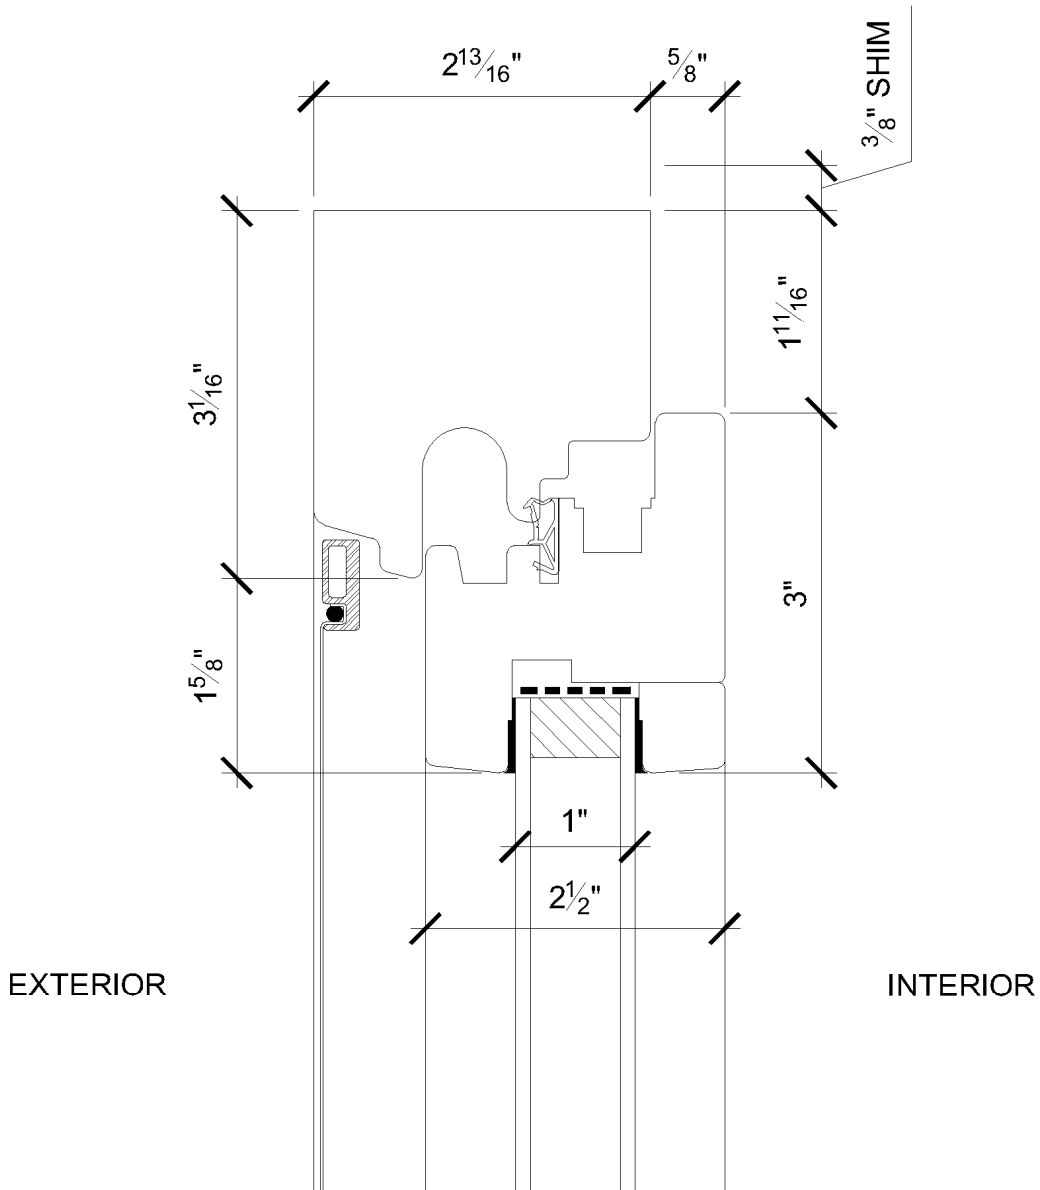

Glazing Options

Standard glazing for the Tilt-Turn W6400 is 1" overall insulated glass.

Custom glazing and tinted glass are available.

Tilt-Turn W6400

(rev. 01.2.13)

Product Parameters

Min Frame Height	16-3/8" (Based on width)
Max Frame Height	97-13/16"
Min Frame Width	16-3/8"
Max Frame Width	58-3/8"
Min Stile Width	3"
Min Jamb Depth	2-13/16"
Edge Detail	<ul style="list-style-type: none"> Interior/Exterior: Traditional or Contemporary edge detail

Custom hardware and handles are also available.

Exterior Elevation

Vertical Section

NOTE: SHOWN WITH OPTIONAL SCREEN

Plan Section

NOTE: SHOWN WITH OPTIONAL SCREEN

Head Detail

NOTE: SHOWN WITH OPTIONAL SCREEN

Sill Detail

NOTE: SHOWN WITH OPTIONAL SCREEN

Left Jamb Detail

NOTE: SHOWN WITH OPTIONAL SCREEN

Right Jamb Detail

NOTE: SHOWN WITH OPTIONAL SCREEN