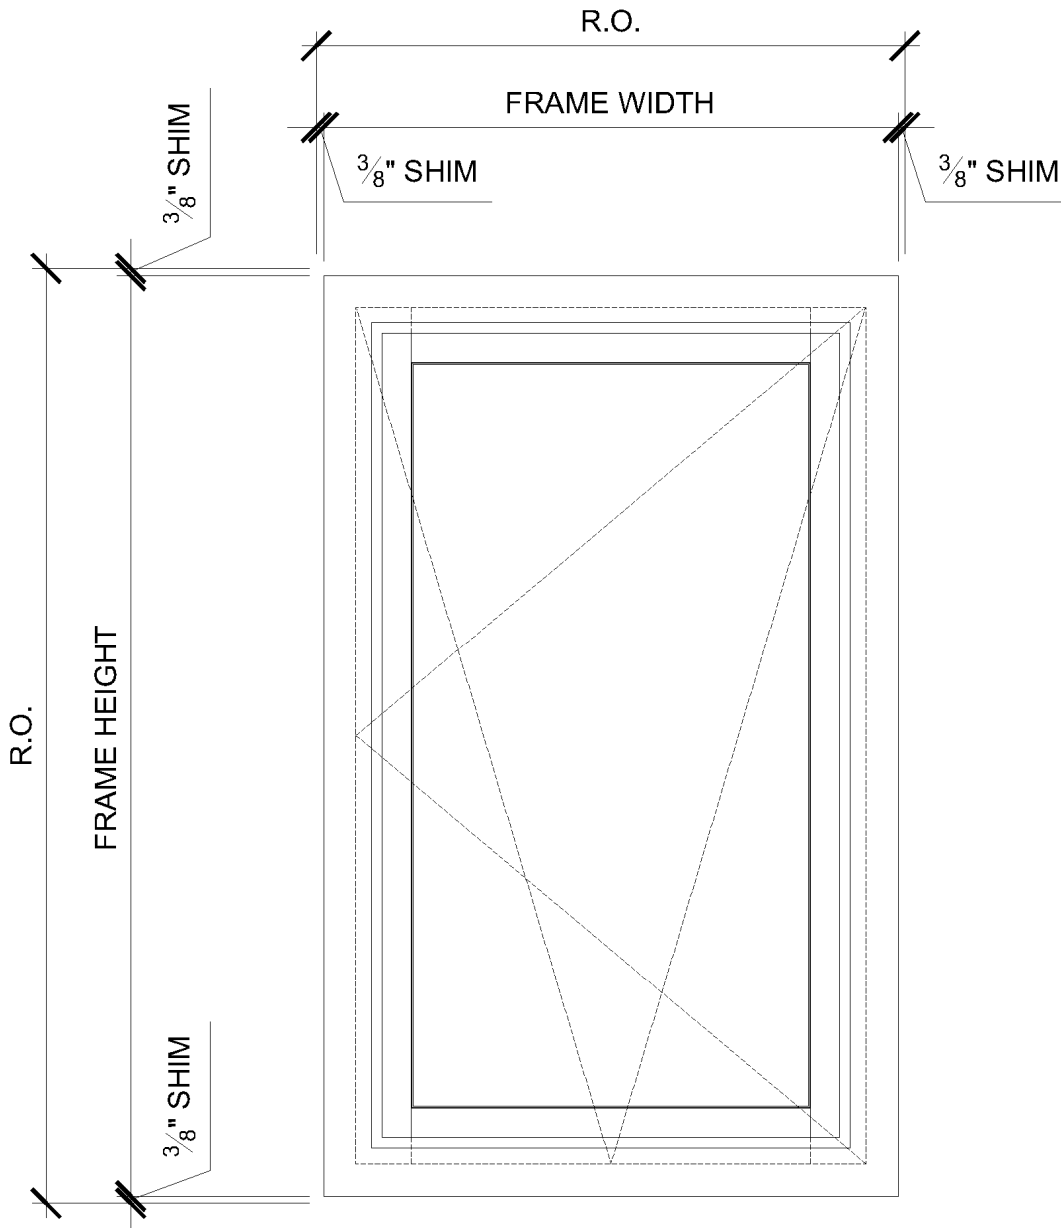

Exterior Elevation