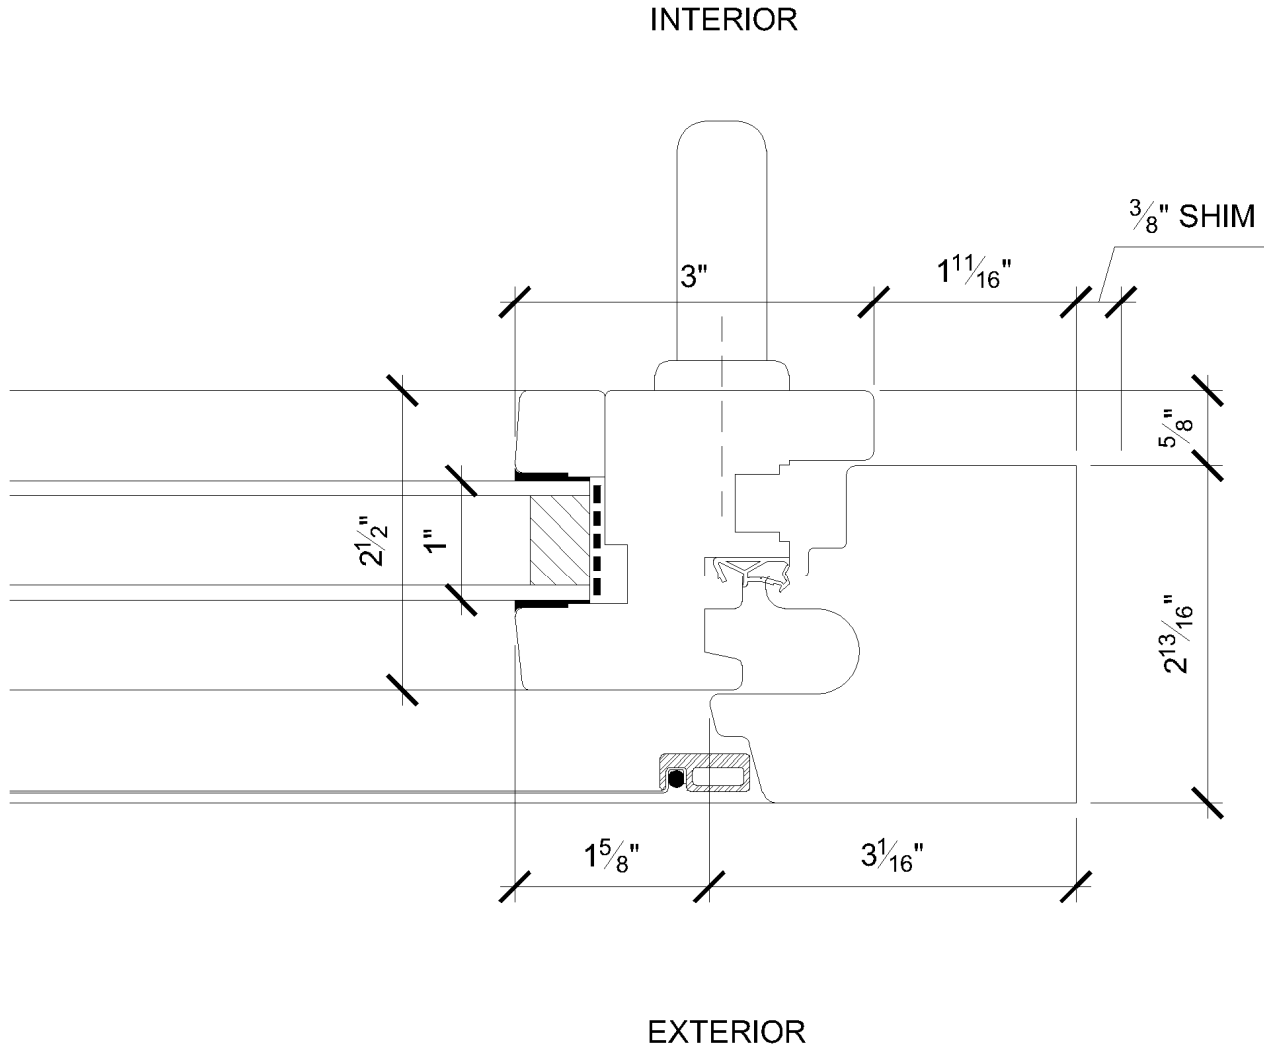

Glazing Options

Standard glazing for the Tilt-Turn W6400 is 1" overall insulated glass.

Custom glazing and tinted glass are available.

Tilt-Turn W6400

(rev. 01.2.13)

Product Parameters

Min Frame Height	16-3/8" (Based on width)
Max Frame Height	97-13/16"
Min Frame Width	16-3/8"
Max Frame Width	58-3/8"
Min Stile Width	3"
Min Jamb Depth	2-13/16"
Edge Detail	<ul style="list-style-type: none"> Interior/Exterior: Traditional or Contemporary edge detail

Custom hardware and handles are also available.

Exterior Elevation

Vertical Section

NOTE: SHOWN WITH OPTIONAL SCREEN

Plan Section

NOTE: SHOWN WITH OPTIONAL SCREEN

Head Detail

NOTE: SHOWN WITH OPTIONAL SCREEN

Sill Detail

NOTE: SHOWN WITH OPTIONAL SCREEN

Left Jamb Detail

NOTE: SHOWN WITH OPTIONAL SCREEN

Right Jamb Detail

NOTE: SHOWN WITH OPTIONAL SCREEN