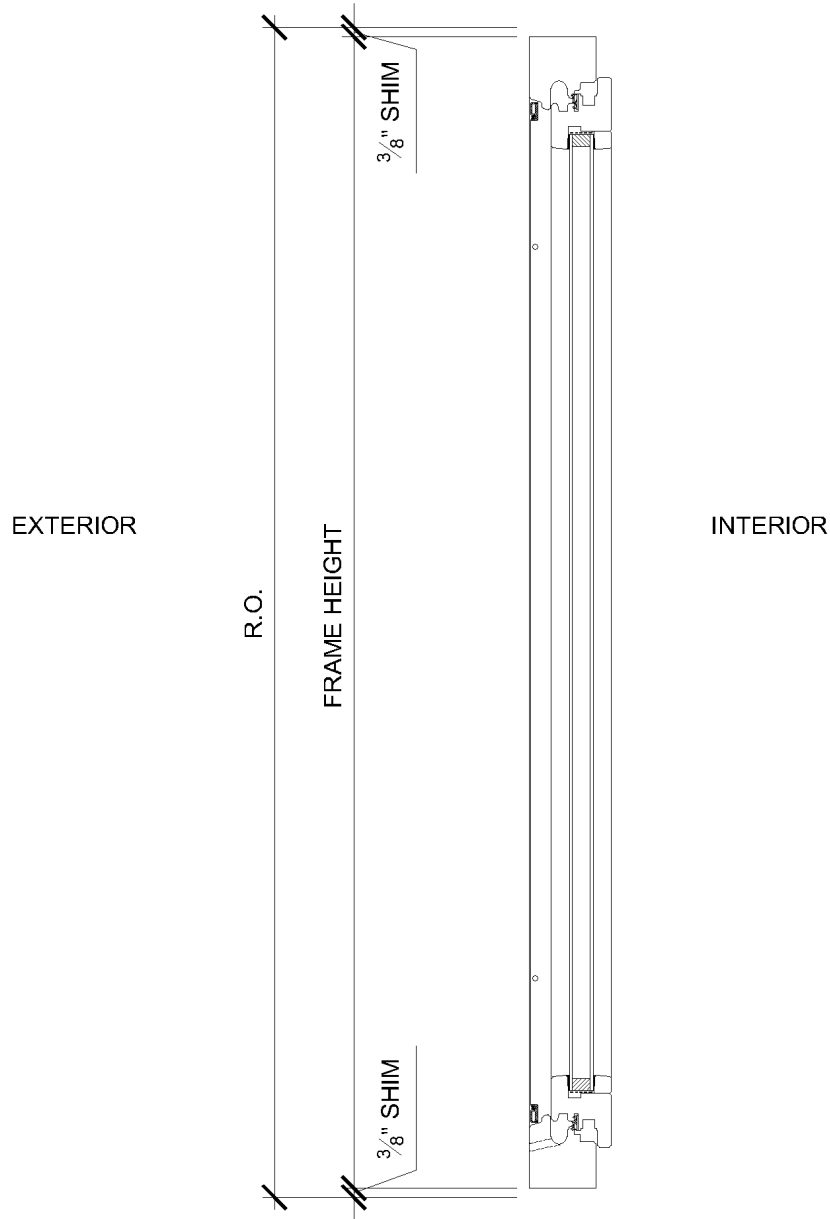

Glazing Options

Standard glazing for the Tilt-Turn W6400 is 1" overall insulated glass.

Custom glazing and tinted glass are available.

Tilt-Turn W6400

(rev. 01.2.13)

Product Parameters

Min Frame Height	16-3/8" (Based on width)
Max Frame Height	97-13/16"
Min Frame Width	16-3/8"
Max Frame Width	58-3/8"
Min Stile Width	3"
Min Jamb Depth	2-13/16"
Edge Detail	<ul style="list-style-type: none"> Interior/Exterior: Traditional or Contemporary edge detail

Custom hardware and handles are also available.

Exterior Elevation

Vertical Section

NOTE: SHOWN WITH OPTIONAL SCREEN

Plan Section

NOTE: SHOWN WITH OPTIONAL SCREEN

Head Detail

NOTE: SHOWN WITH OPTIONAL SCREEN

Sill Detail

NOTE: SHOWN WITH OPTIONAL SCREEN

Left Jamb Detail

NOTE: SHOWN WITH OPTIONAL SCREEN

Right Jamb Detail

NOTE: SHOWN WITH OPTIONAL SCREEN