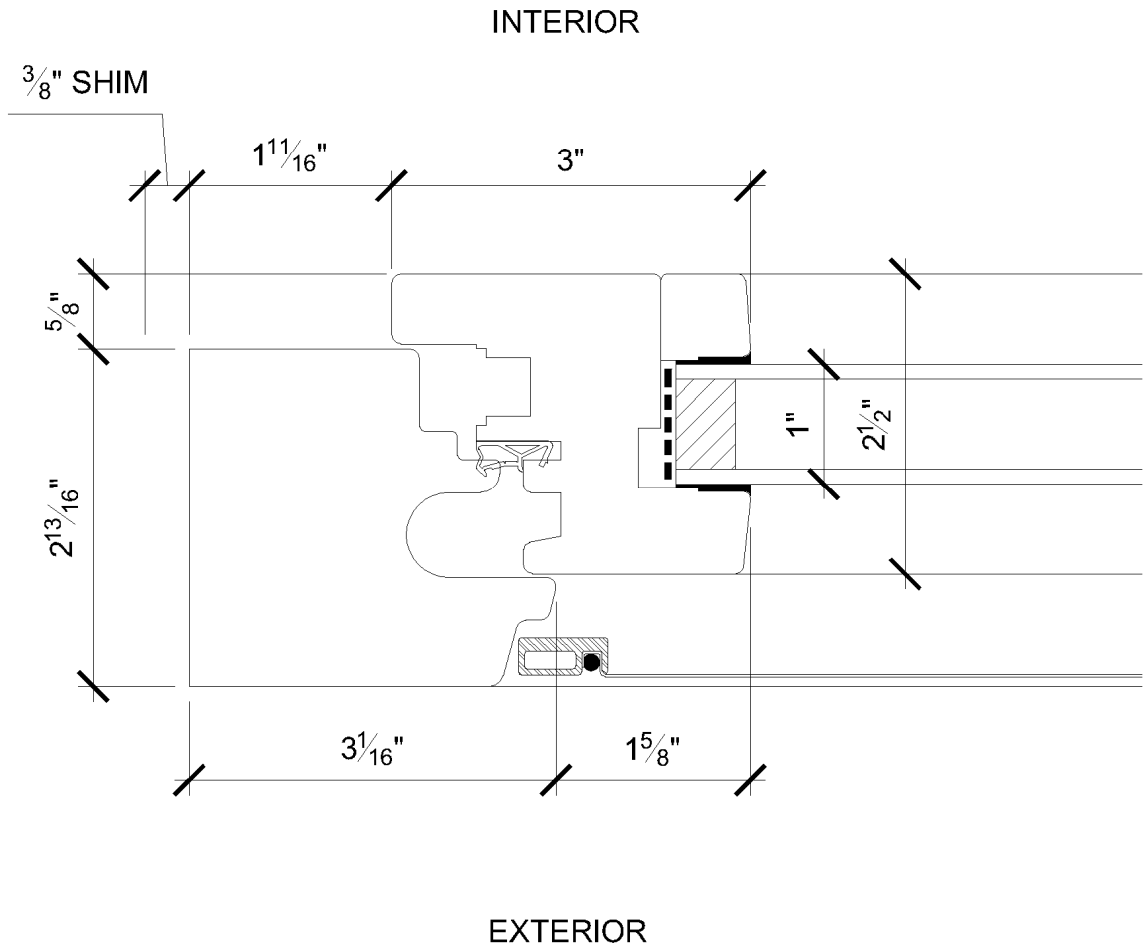

Glazing Options

Standard glazing for the Tilt-Turn W6400 is 1" overall insulated glass.

Custom glazing and tinted glass are available.

Tilt-Turn W6400

(rev. 01.2.13)

Product Parameters

Min Frame Height	16-3/8" (Based on width)
Max Frame Height	97-13/16"
Min Frame Width	16-3/8"
Max Frame Width	58-3/8"
Min Stile Width	3"
Min Jamb Depth	2-13/16"
Edge Detail	<ul style="list-style-type: none"> Interior/Exterior: Traditional or Contemporary edge detail

Custom hardware and handles are also available.

Exterior Elevation

Vertical Section

NOTE: SHOWN WITH OPTIONAL SCREEN

Plan Section

NOTE: SHOWN WITH OPTIONAL SCREEN

Head Detail

NOTE: SHOWN WITH OPTIONAL SCREEN

Sill Detail

NOTE: SHOWN WITH OPTIONAL SCREEN

Left Jamb Detail

NOTE: SHOWN WITH OPTIONAL SCREEN

Right Jamb Detail

NOTE: SHOWN WITH OPTIONAL SCREEN