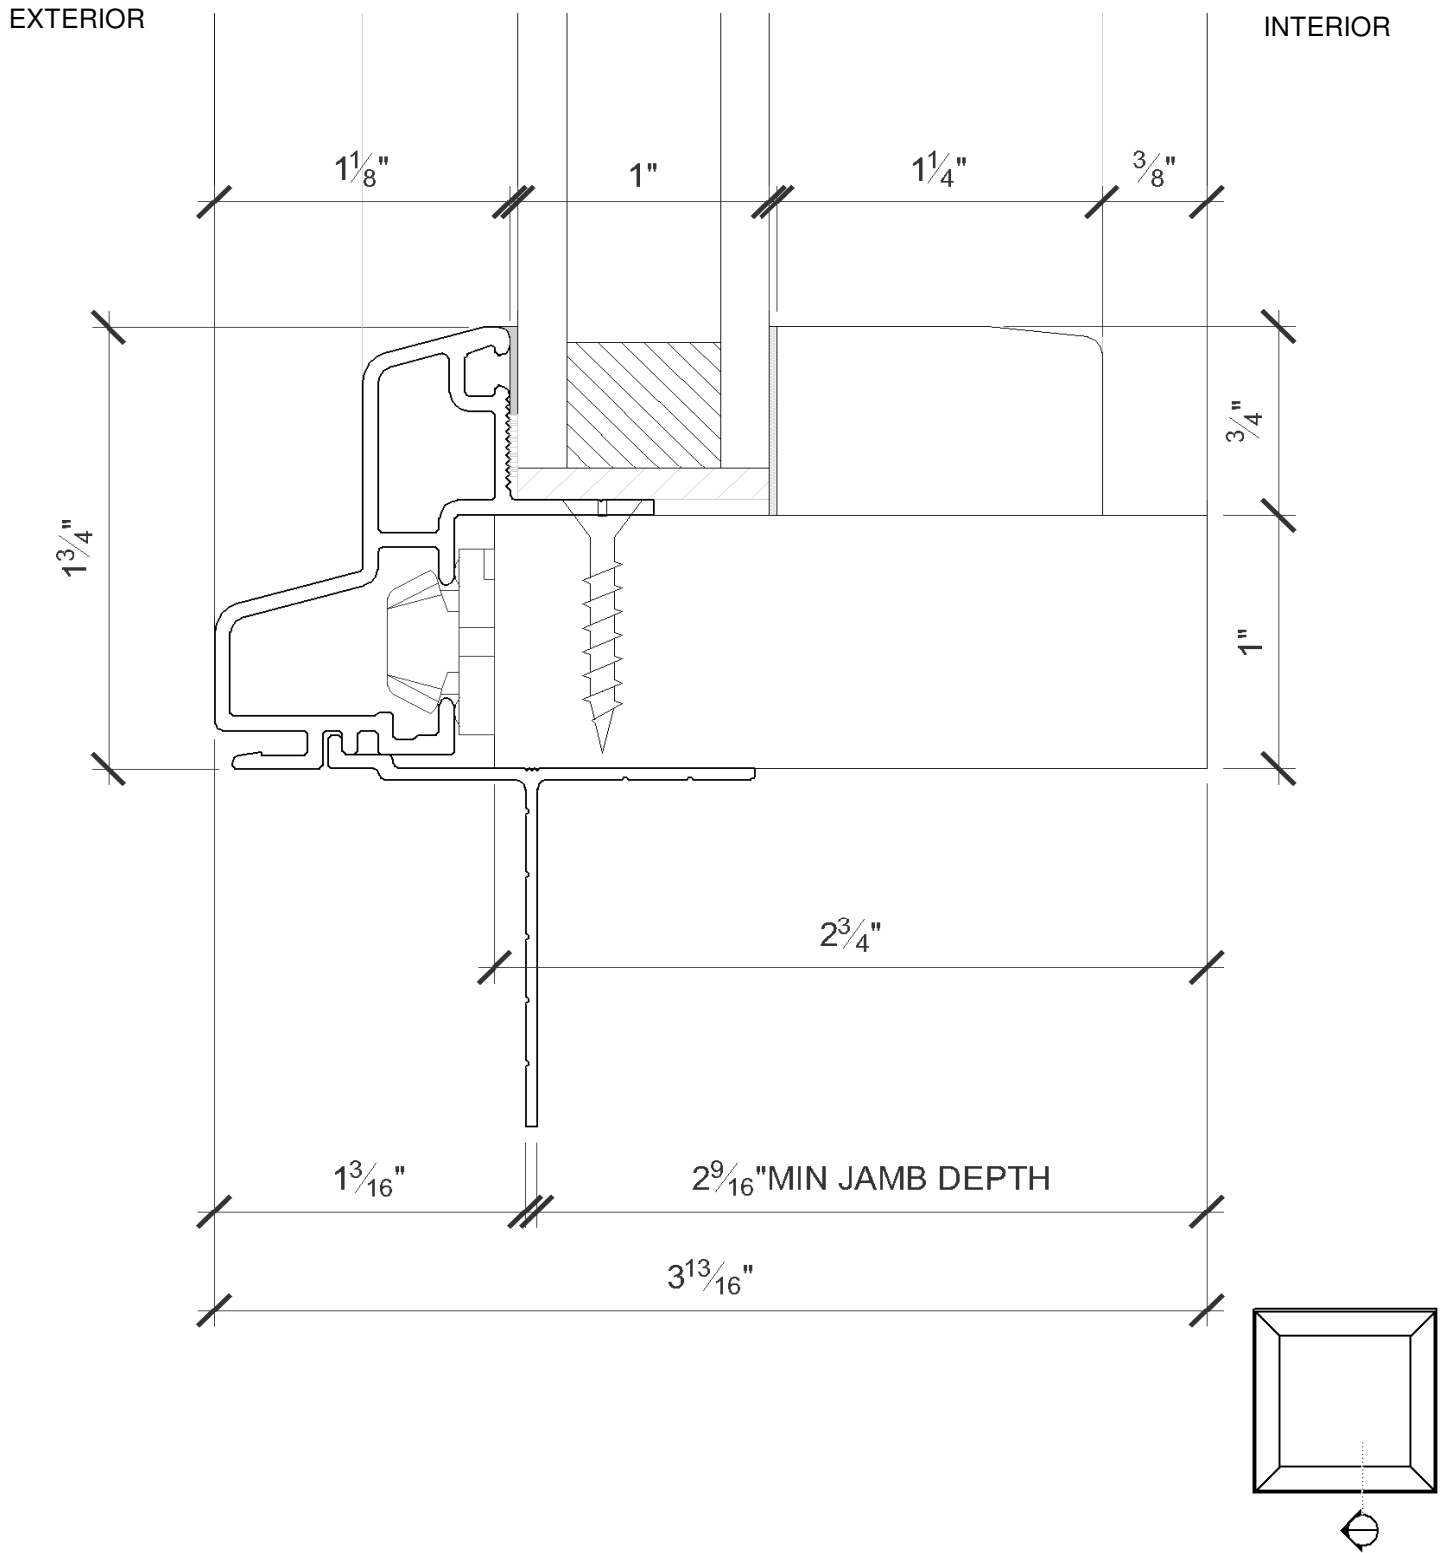

Sill Detail