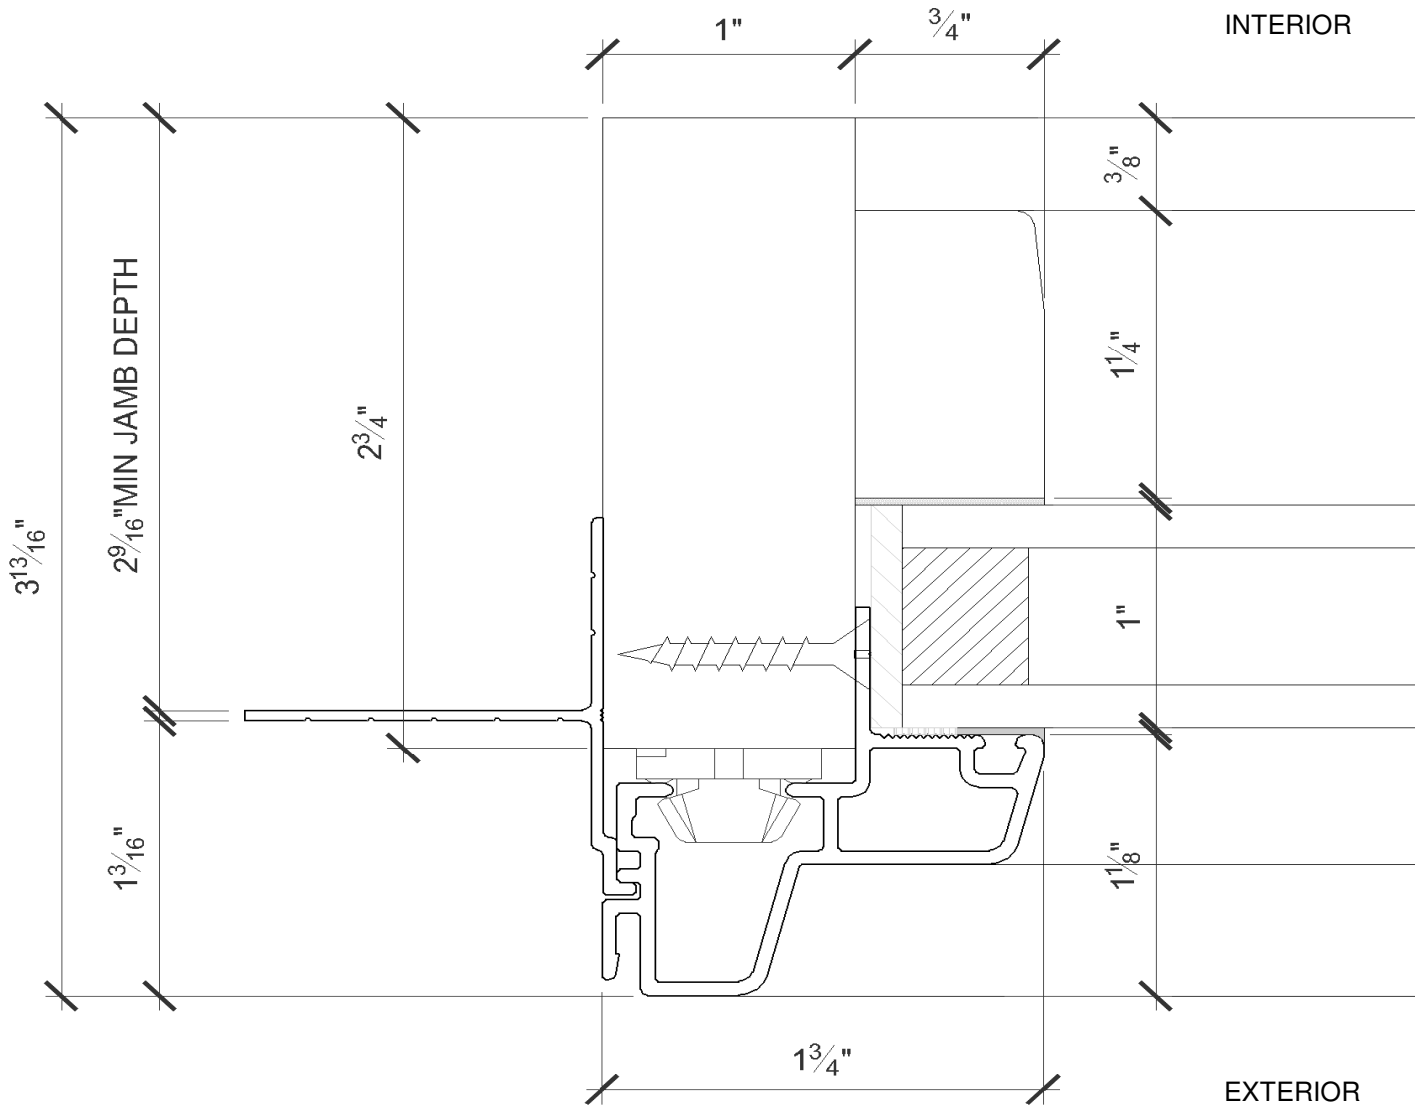

Left/Right Jamb Detail