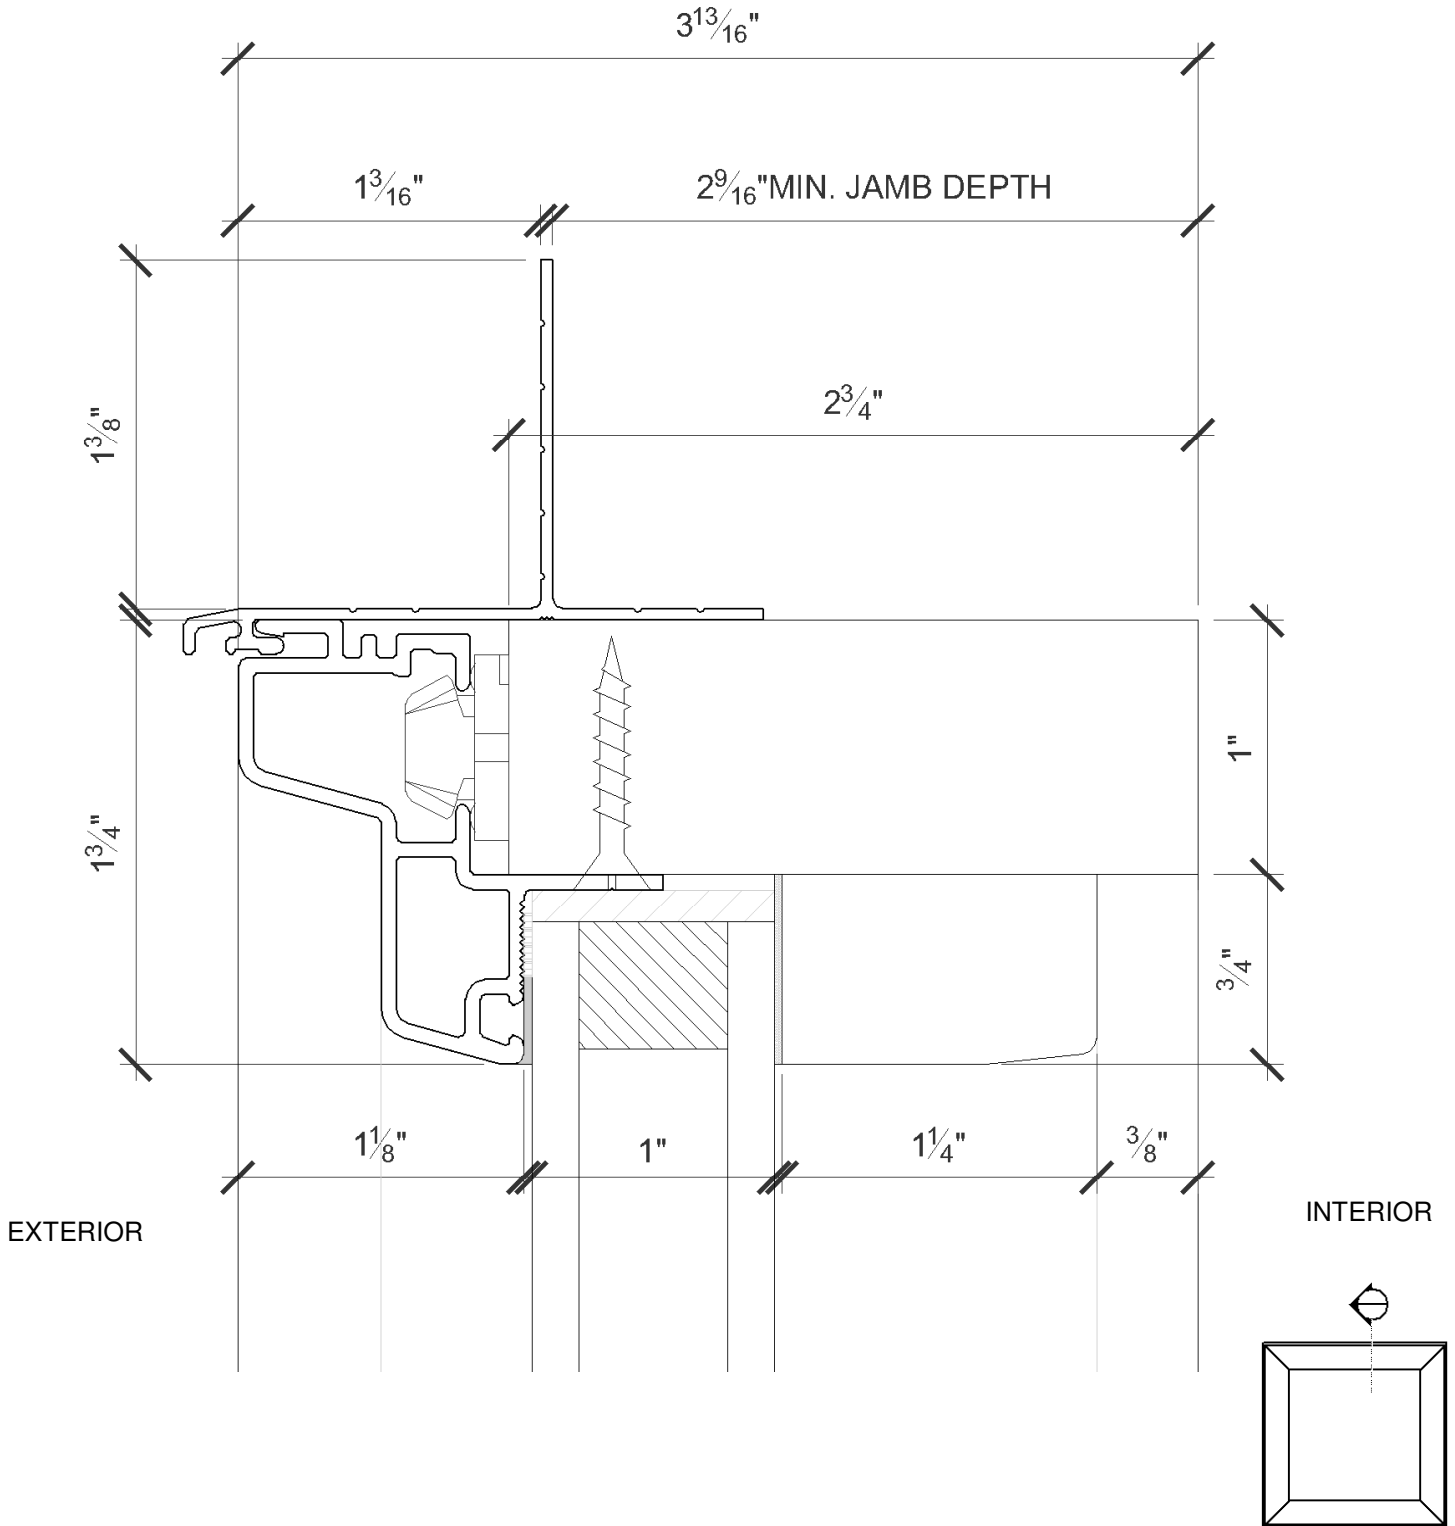

Head Detail