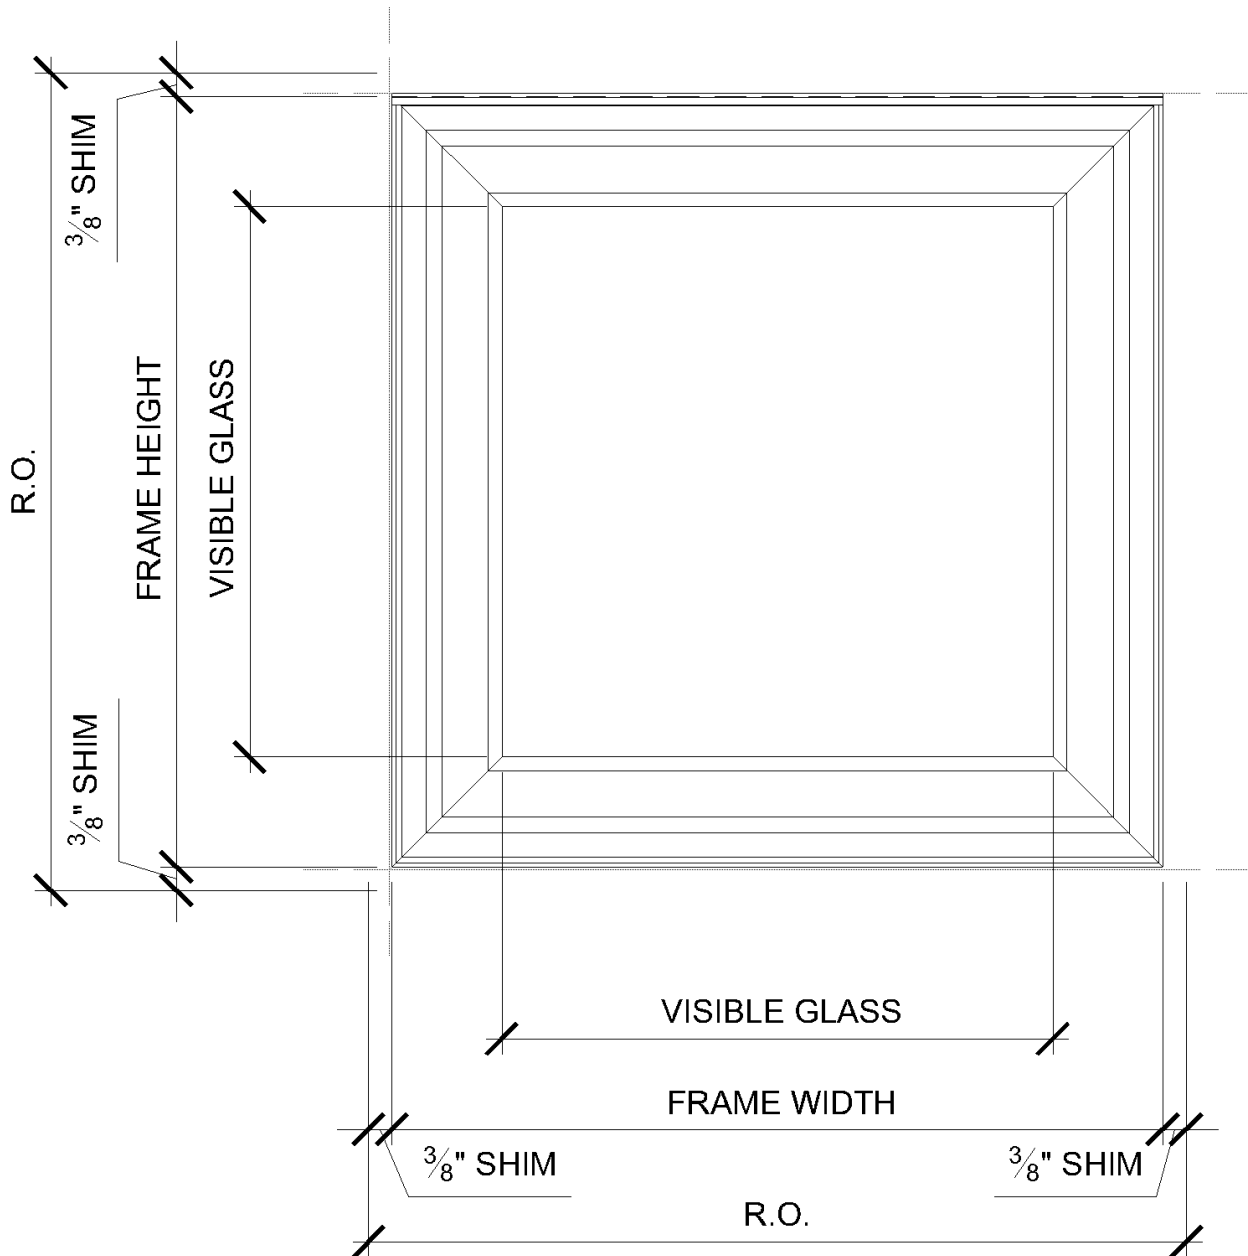

Exterior Elevation